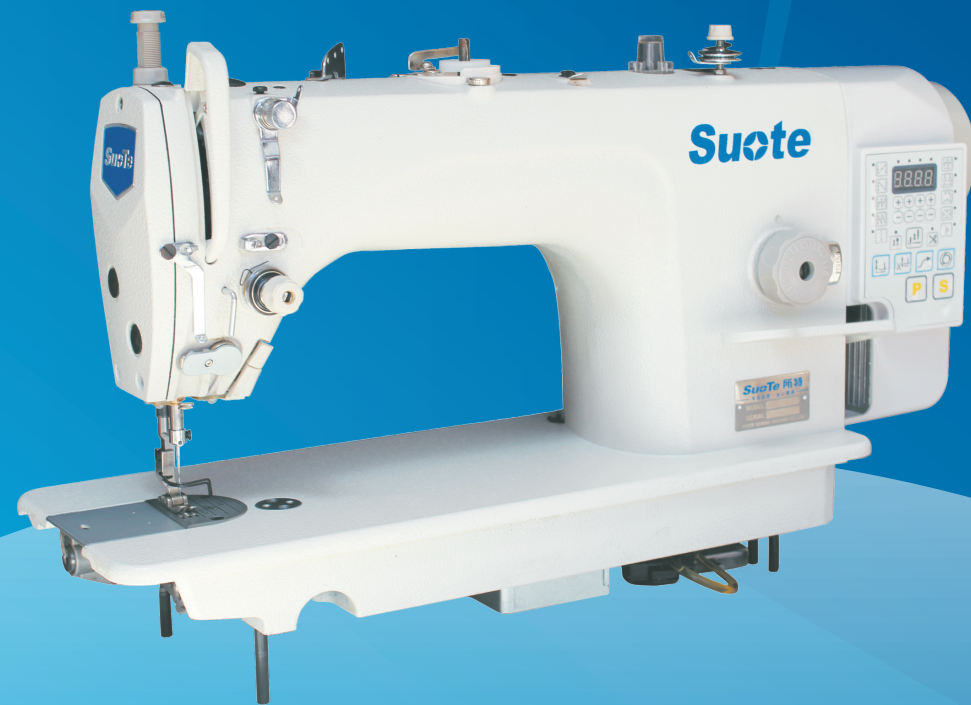

ST-9980

电脑平缝机

Electronic Lockstitch Sewing Machine

内置抬压脚，薄厚通吃

With build-in presser foot lifter, Suitable for light and heavy duty

机器特征

- 1、3级亮度调节LED灯
- 2、双开关功能，操作更加方便
- 3、内置式自动抬压脚机构
- 4、一体化控制面板
- 5、分为三自动和四自动。

Features

- 1、LED light (luminance can adjust)
- 2、Double switch, easy for operation
- 3、Build-in presser foot lifter solenoid
- 4、Integrated panel

技术参数 Technica parameter

型号 MODEL	ST-9980	
用途 Application	一般布料、薄料、中厚料 General fabrics, light-weight and medium-weight materials	中厚料、厚料 Medium-weight materials, Heavy-weight materials
缝纫速度 Sewing speed	最高 5,000rpm Max. 5,000rpm	
最大针脚长度 Max. Stitch length	5mm	
机针 Needle	DB×1#9~#18 (#14)	DP×1#20~#23 (#21)
压脚高度 (膝动提升) Presser foot lift	5mm (标准) 13mm (最大) 5mm (standard) 13mm (Max.)	
使用机油 Lubricating oil	New Defrix Oil No. 1 机油 New Defrix Oil No. 1	